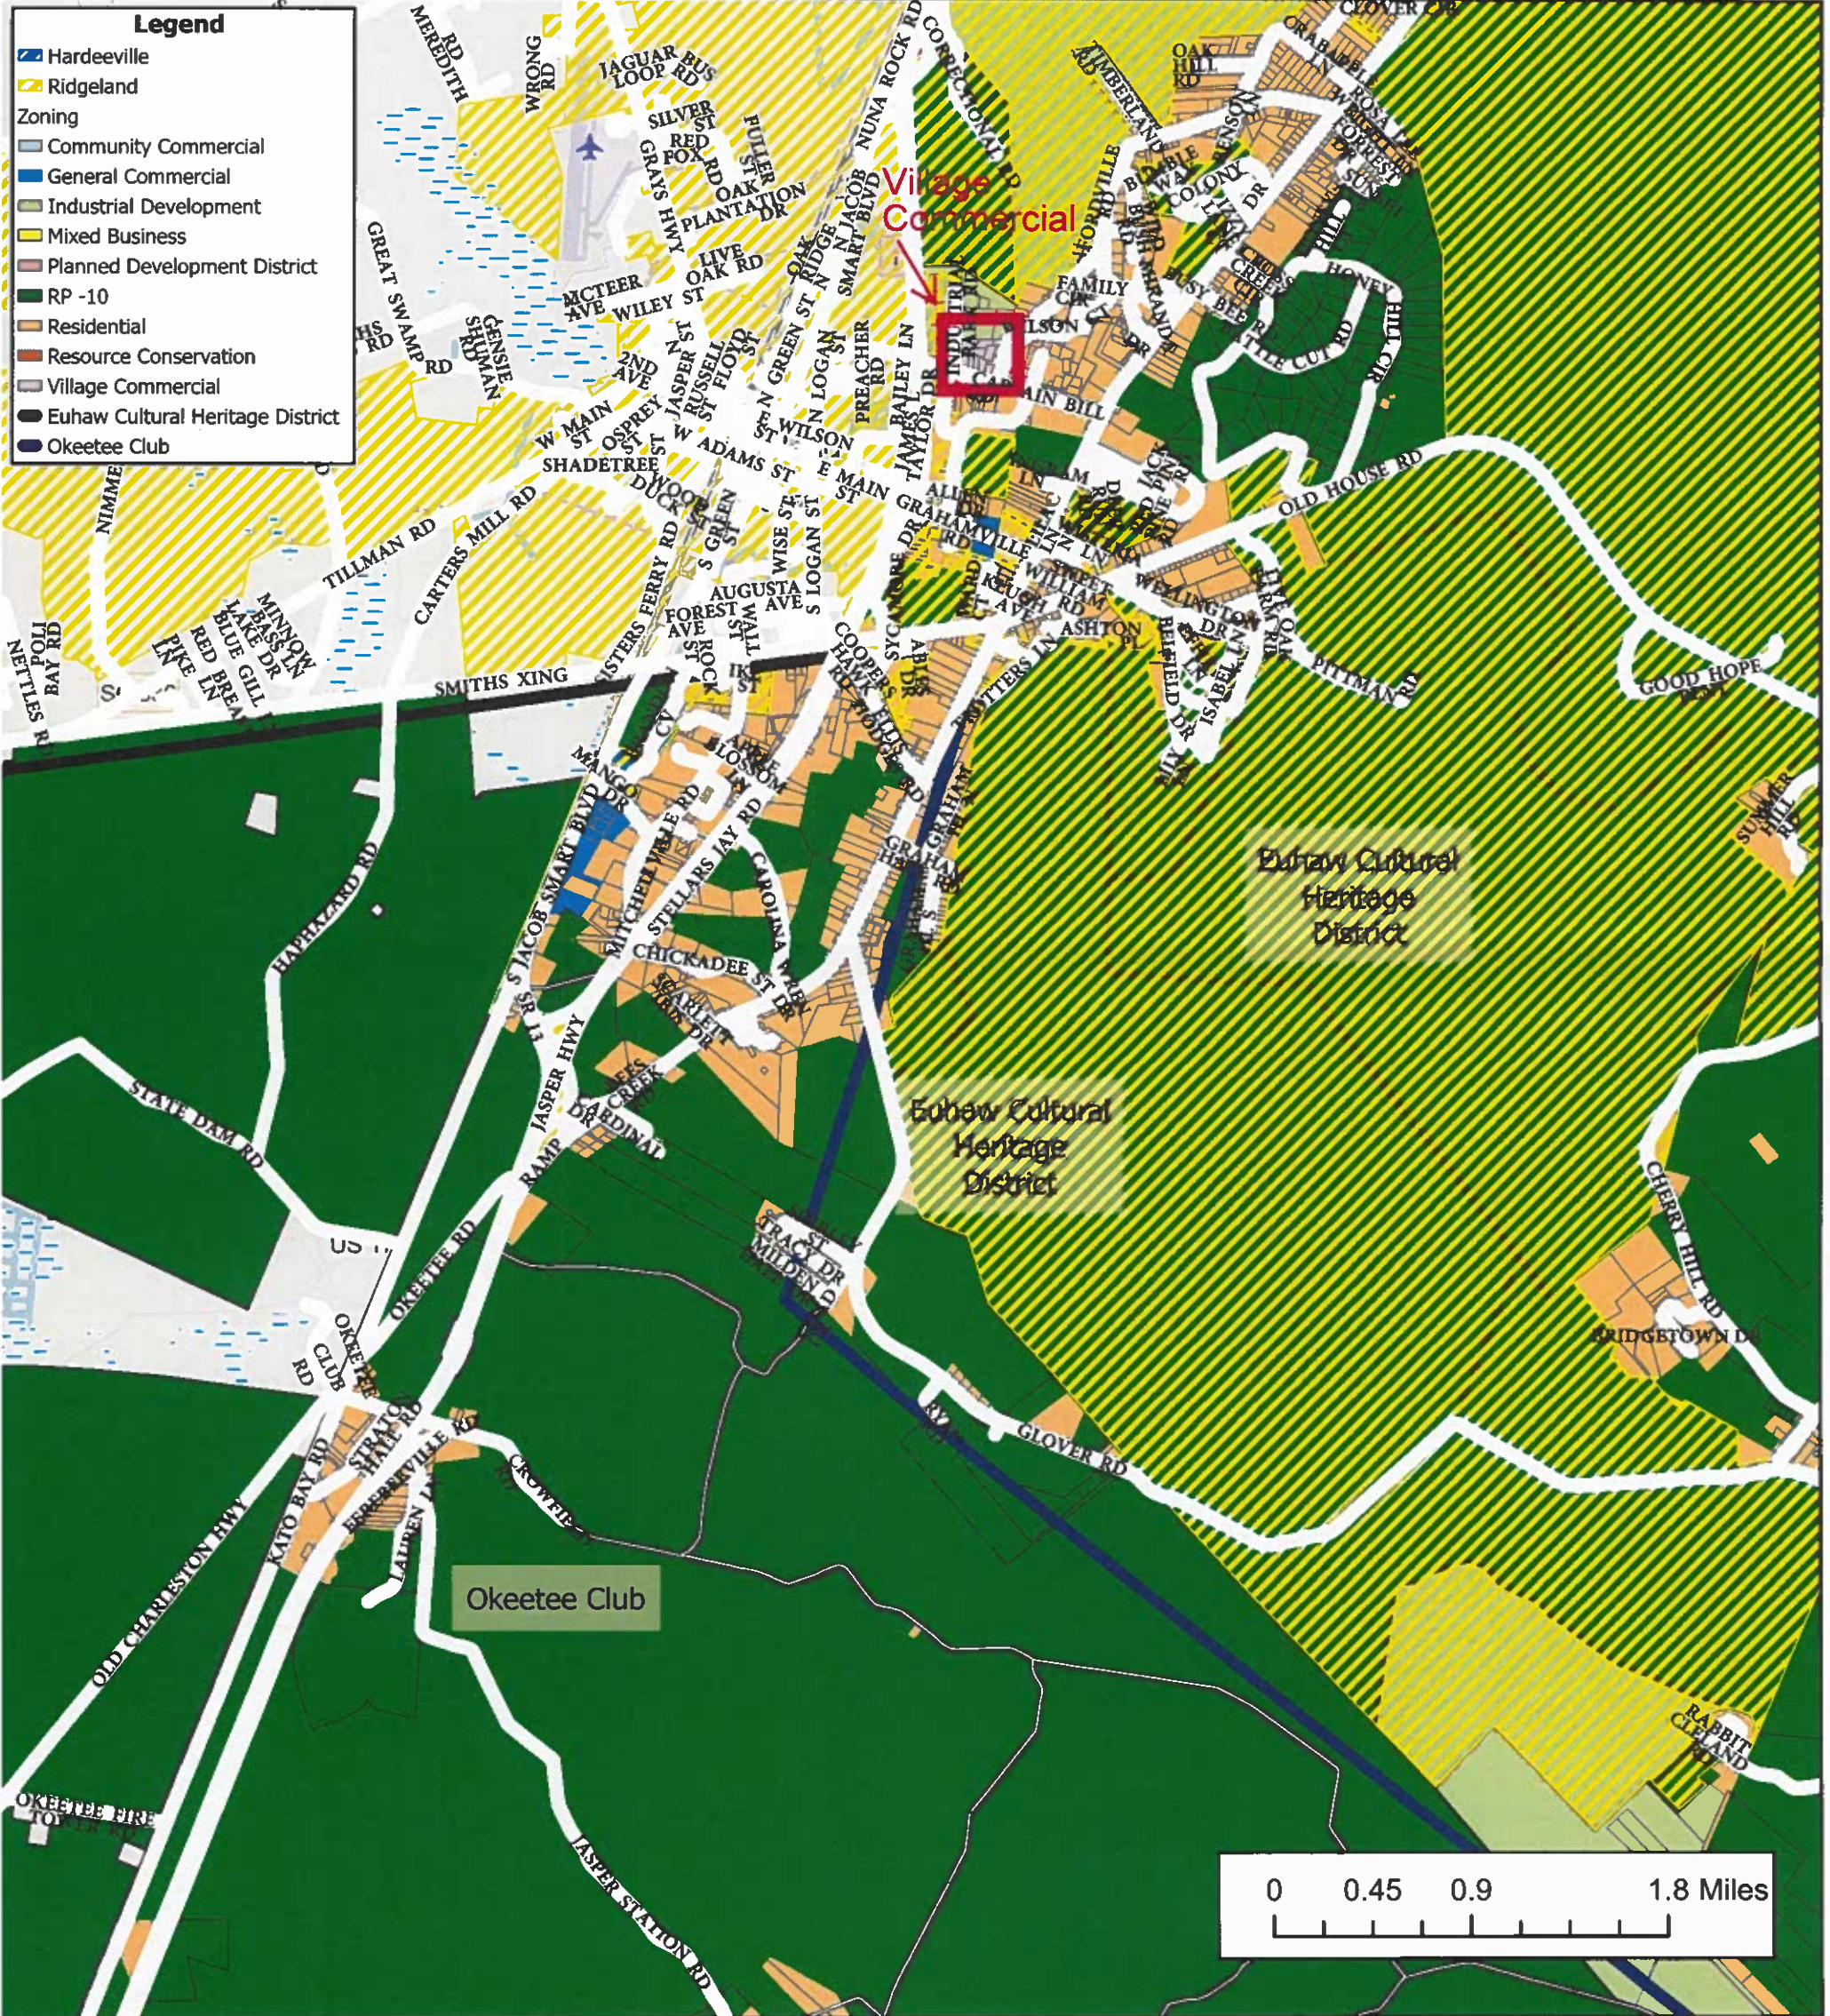

Euhaw Broad River Planning Area Jasper County, South Carolina

Euhaw Broad River Planning Area Page Guide

Euhaw Broad River Planning Area (Zoning)

Jasper County, South Carolina

Euhaw Broad River Planning Area (Zoning)

Jasper County, South Carolina

Euhaw Broad River Planning Area (Zoning)

Jasper County, South Carolina

Euhaw Broad River Planning Area (Zoning)

Jasper County, South Carolina

Euhaw Broad River Planning Area (Zoning)

Jasper County, South Carolina