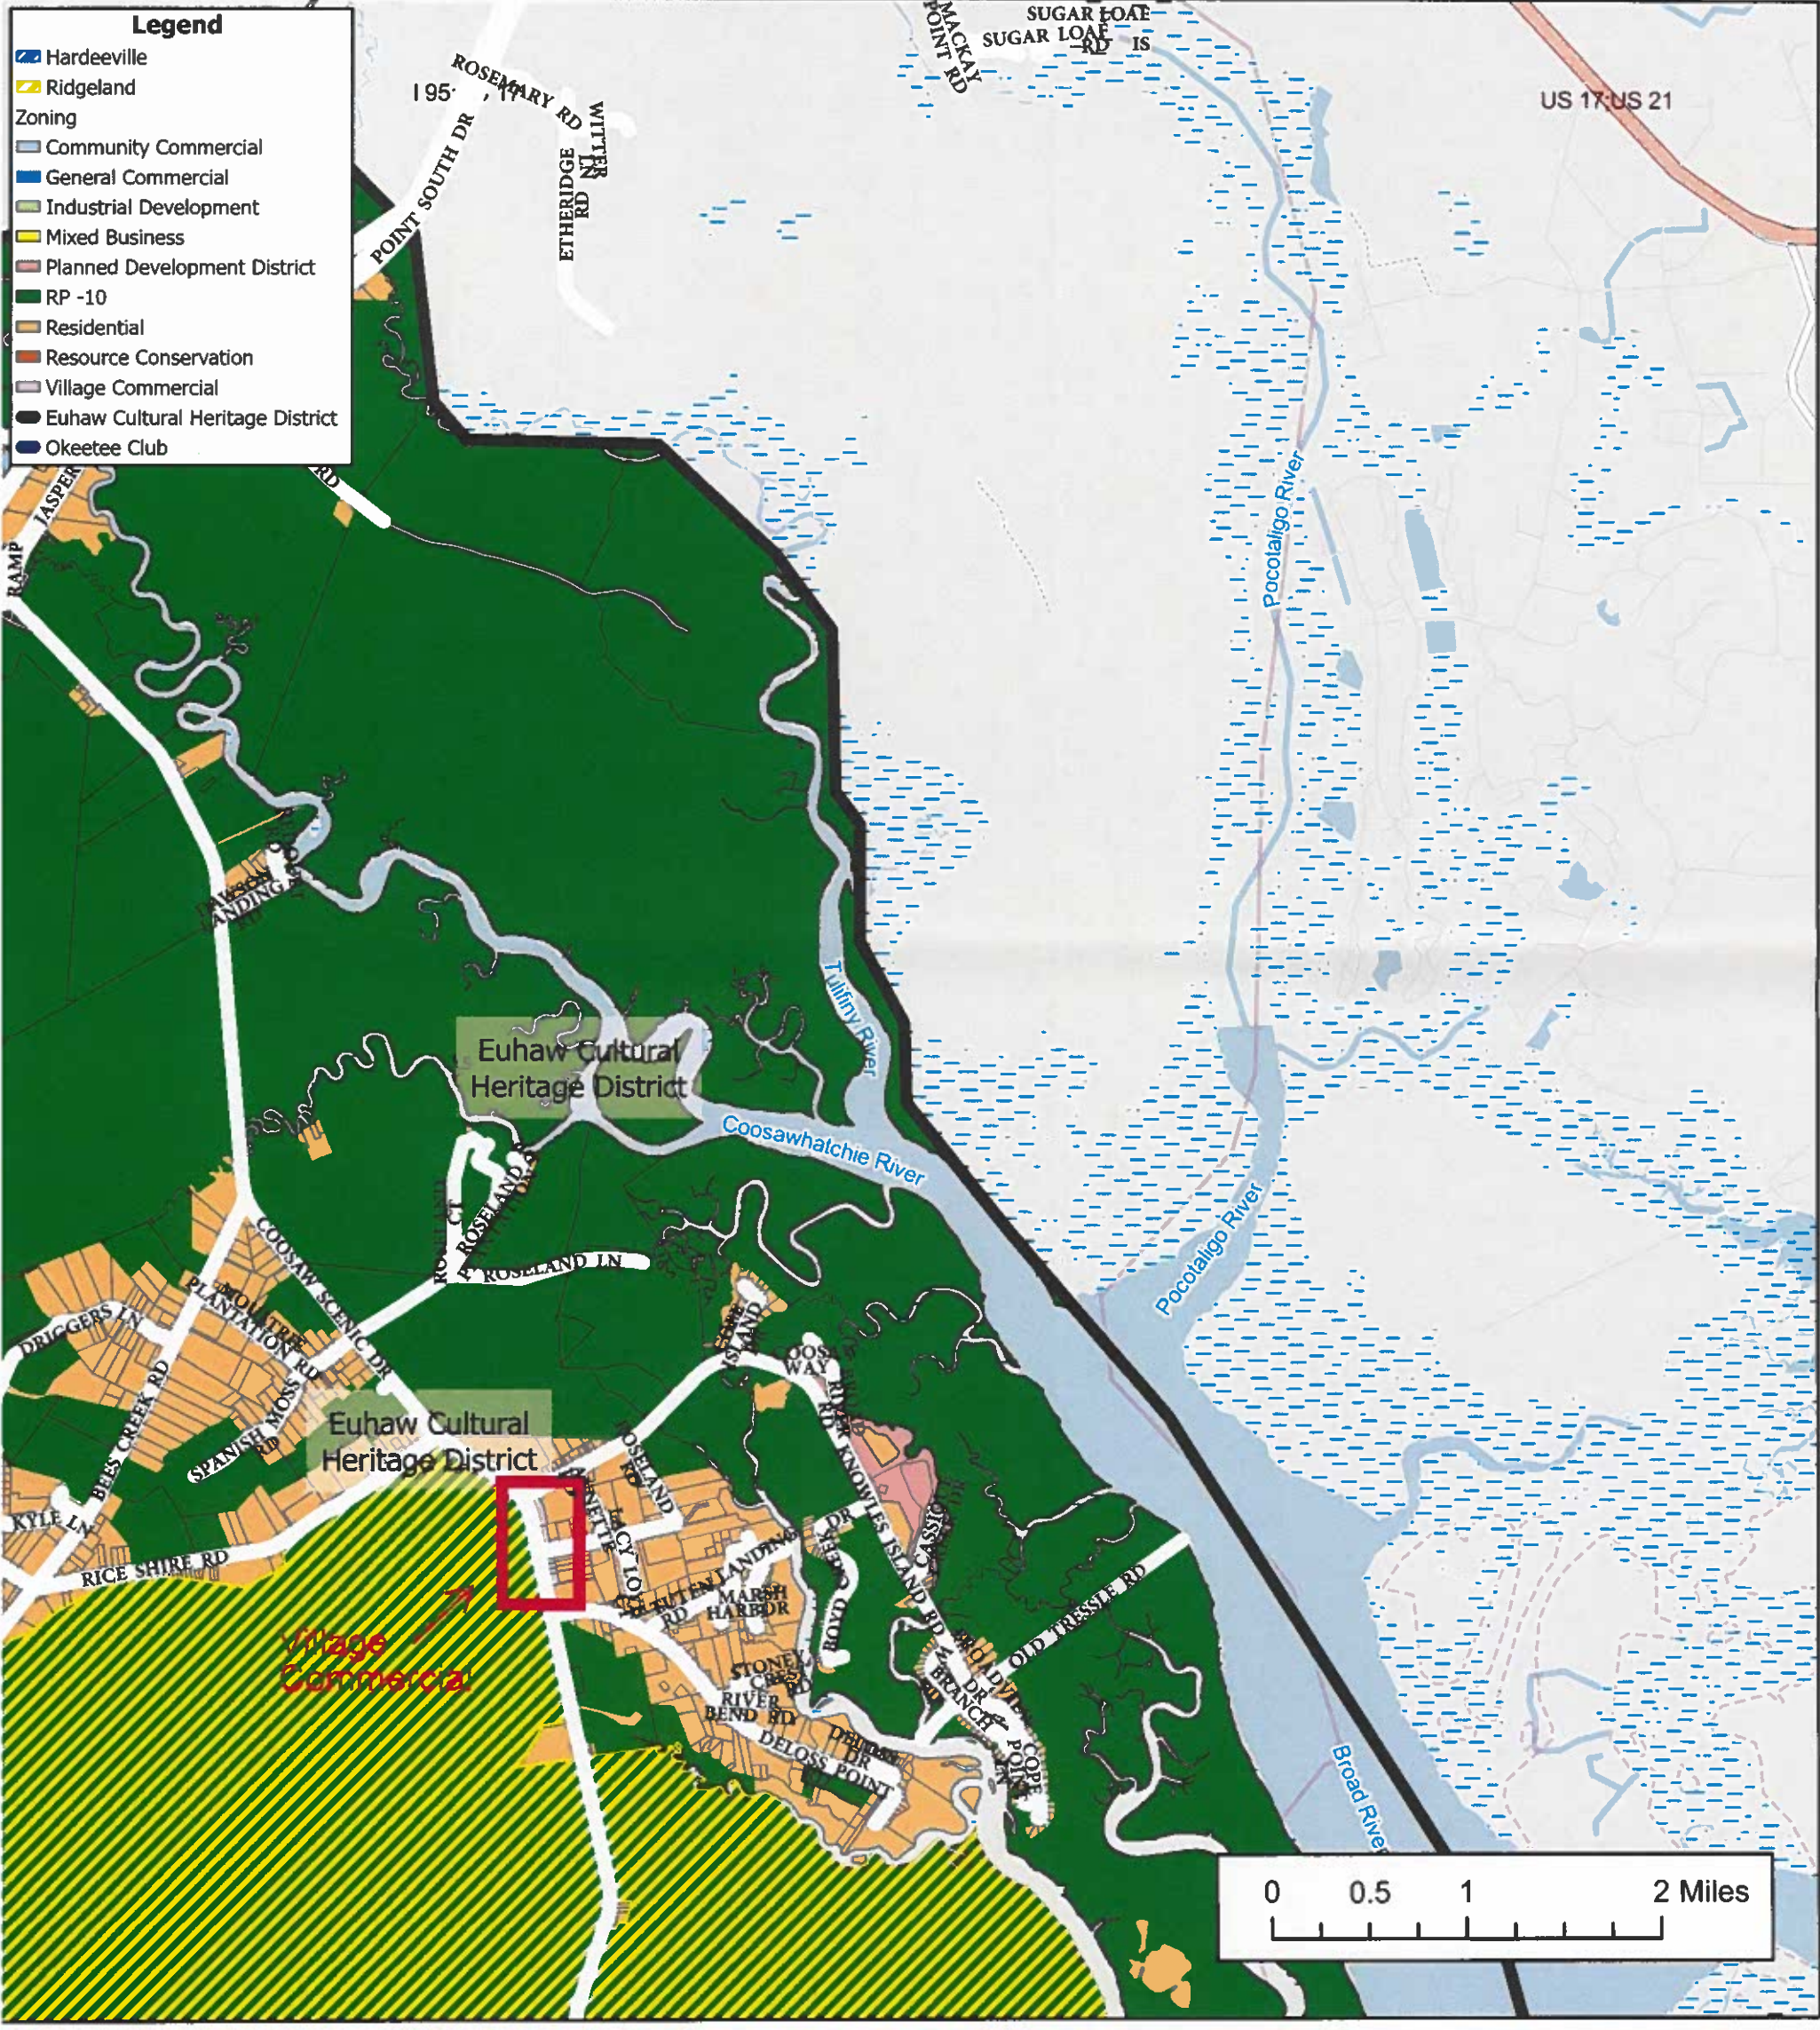

Euhaw Broad River Planning Area Jasper County, South Carolina

Euhaw Broad River Planning Area Page Guide

Euhaw Broad River Planning Area (Zoning)

Jasper County, South Carolina

Euhaw Broad River Planning Area (Zoning)

Jasper County, South Carolina

Euhaw Broad River Planning Area (Zoning)

Jasper County, South Carolina

Euhaw Broad River Planning Area (Zoning)

Jasper County, South Carolina

Euhaw Broad River Planning Area (Zoning)

Jasper County, South Carolina