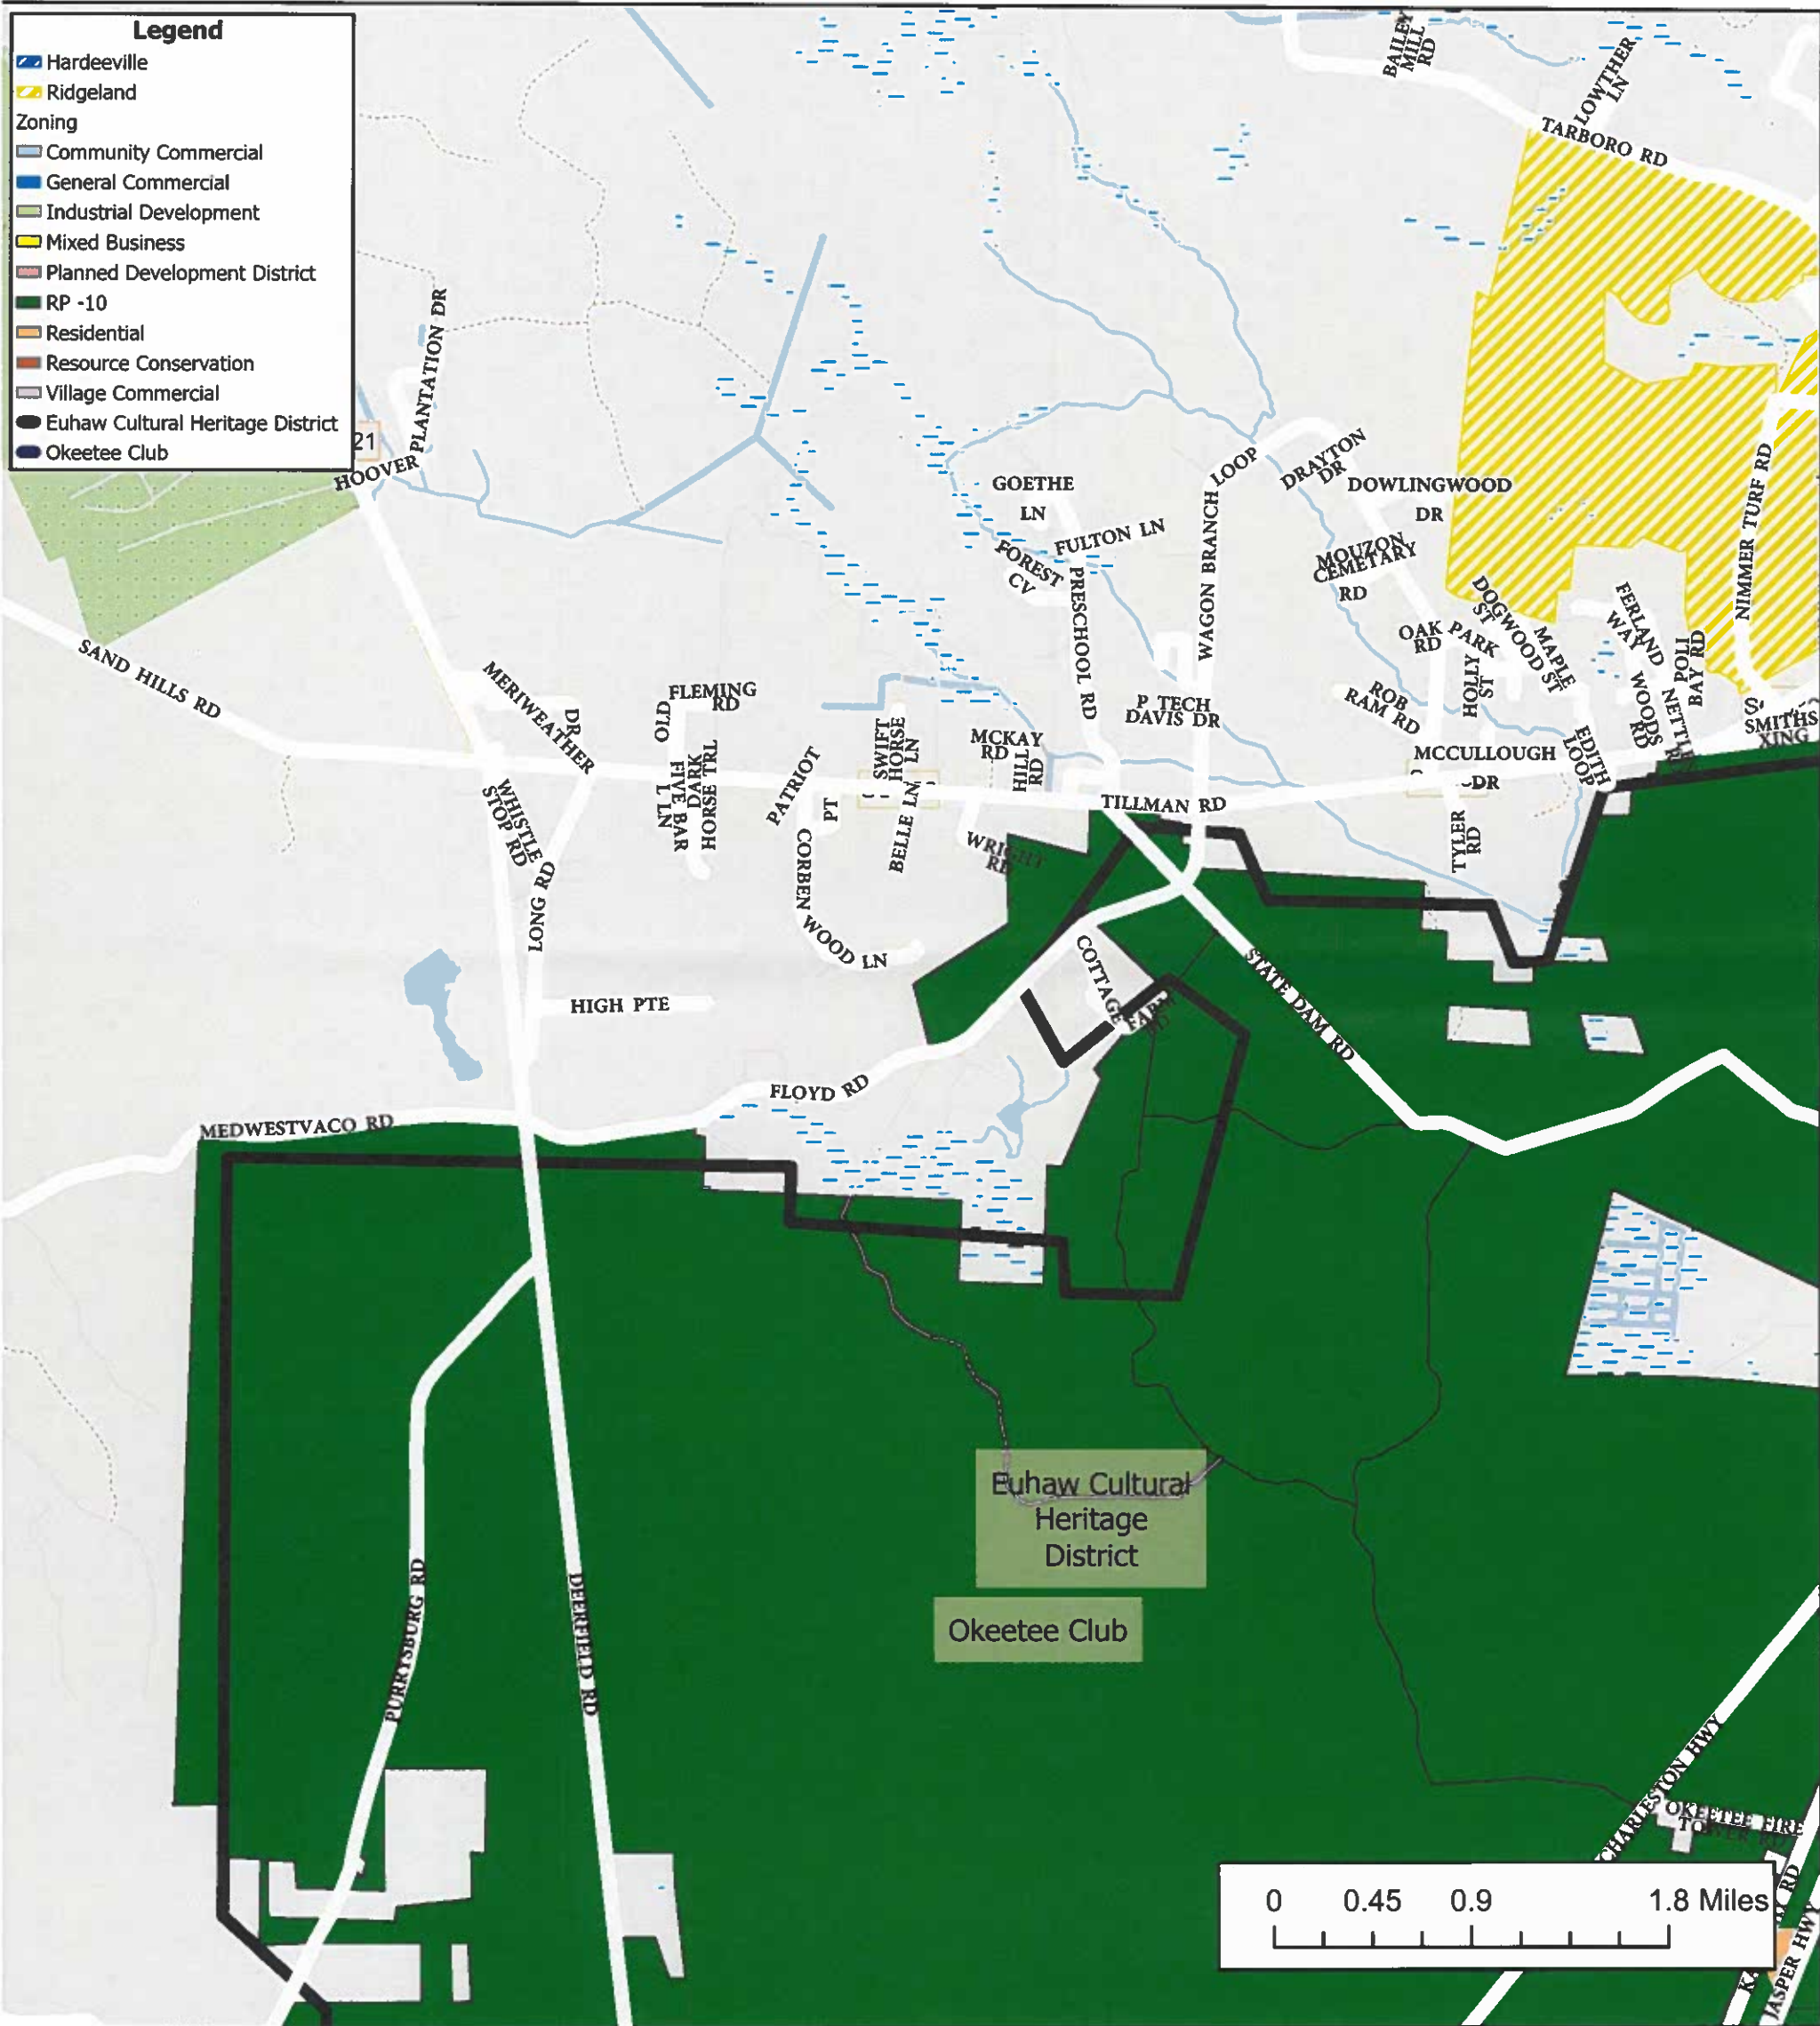

Euhaw Broad River Planning Area Jasper County, South Carolina

Euhaw Broad River Planning Area Page Guide

Euhaw Broad River Planning Area (Zoning)

Jasper County, South Carolina

Euhaw Broad River Planning Area (Zoning)

Jasper County, South Carolina

Euhaw Broad River Planning Area (Zoning)

Jasper County, South Carolina

Euhaw Broad River Planning Area (Zoning)

Jasper County, South Carolina

Euhaw Broad River Planning Area (Zoning)

Jasper County, South Carolina