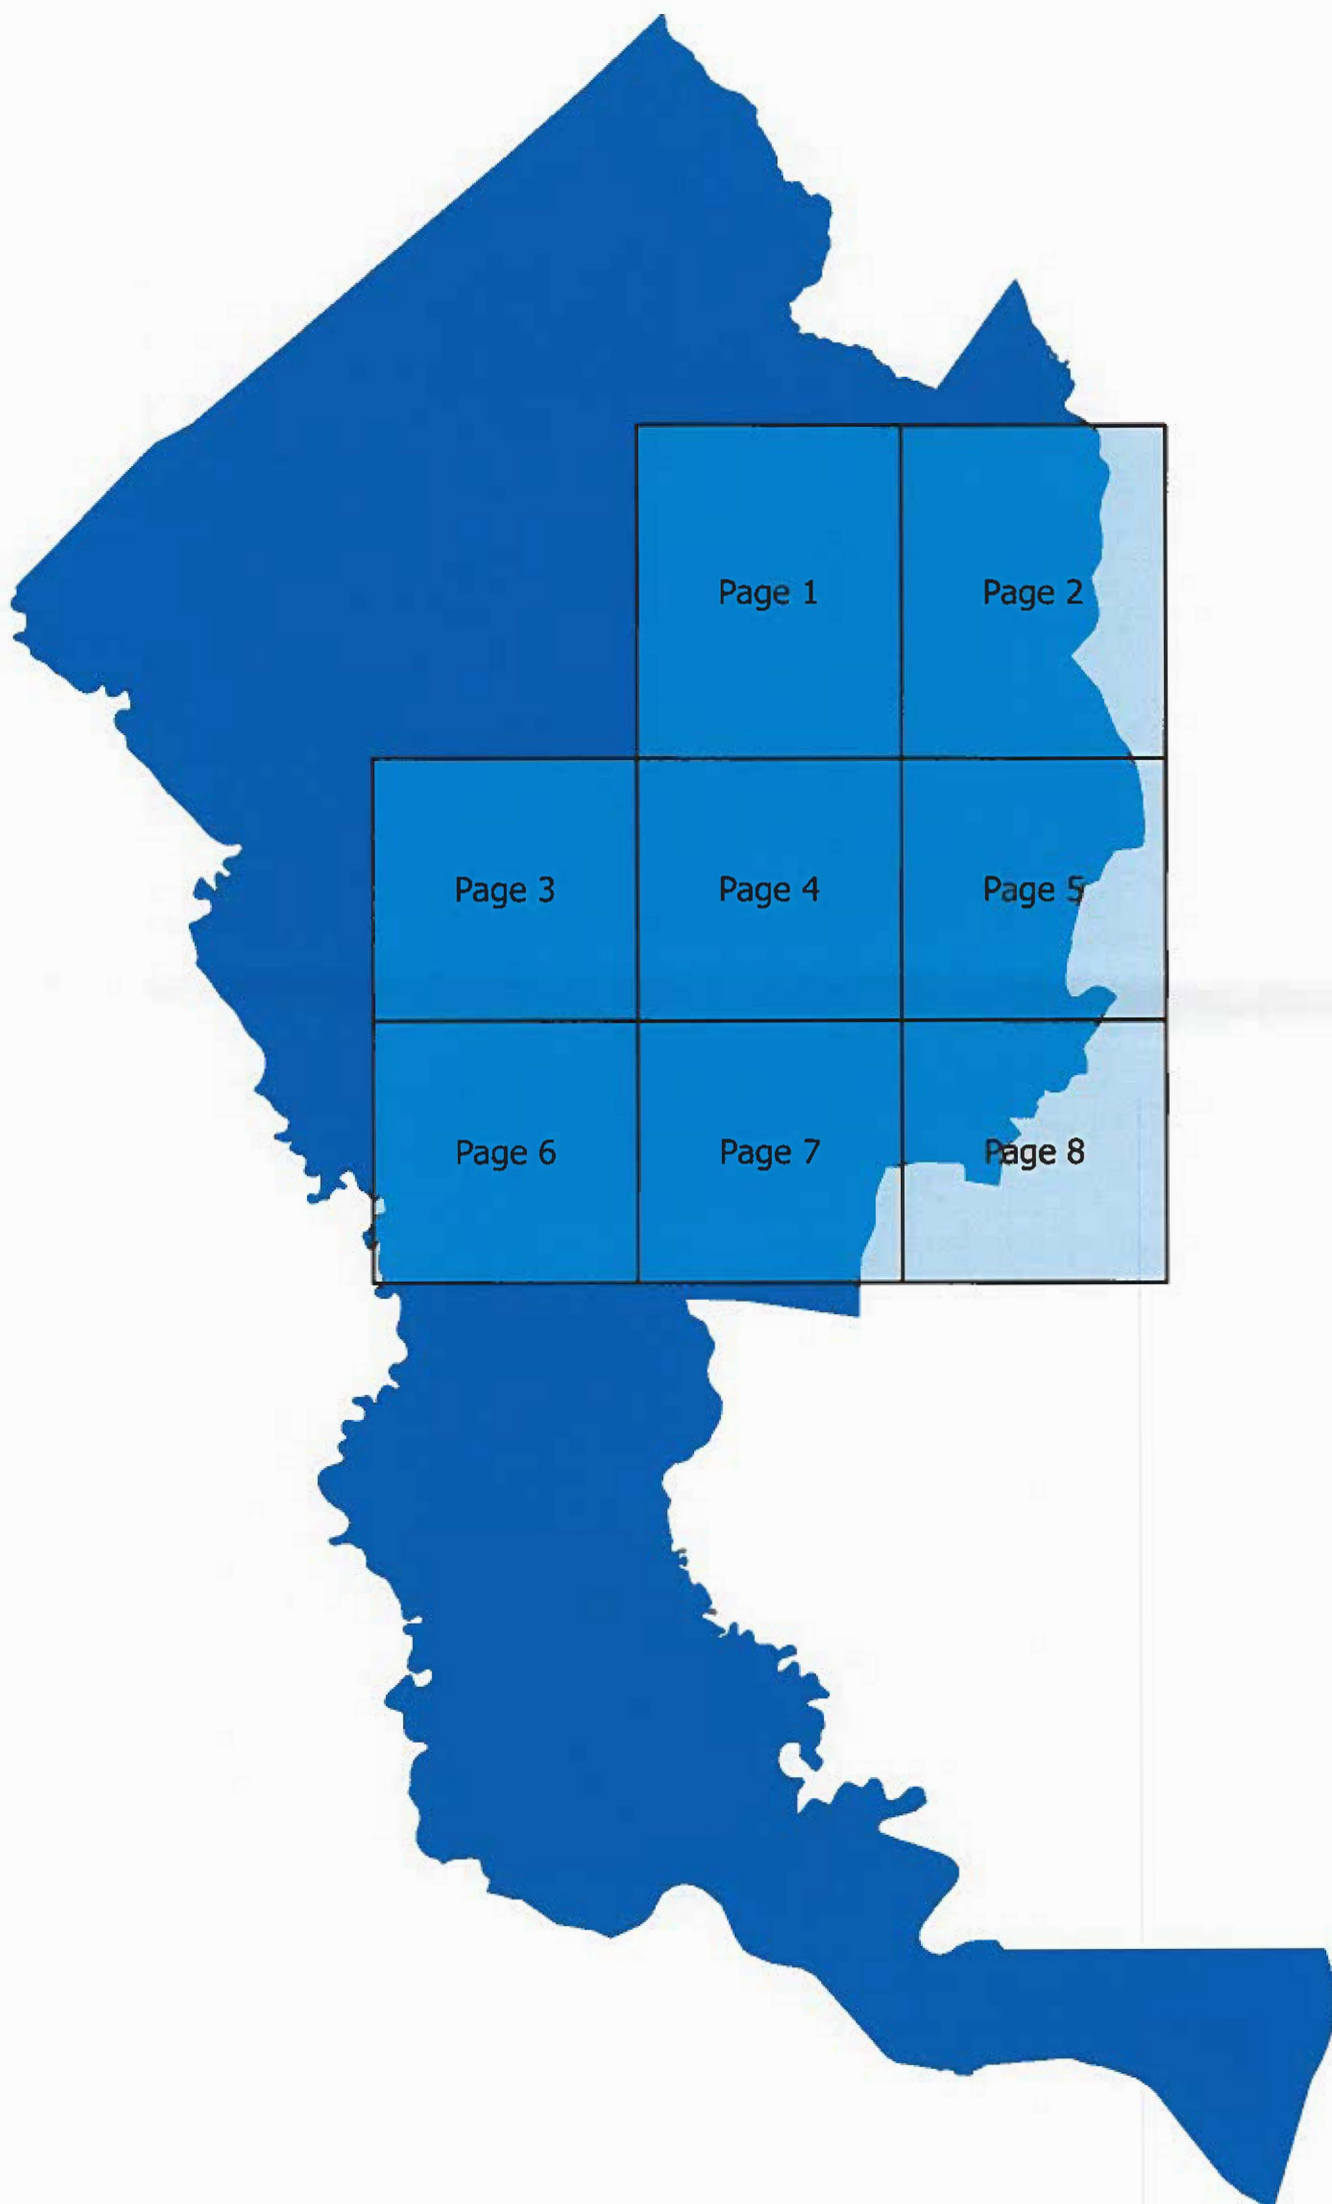

Euhaw Broad River Planning Area Jasper County, South Carolina

Euhaw Broad River Planning Area Page Guide

Euhaw Broad River Planning Area (Zoning)

Jasper County, South Carolina

Euhaw Broad River Planning Area (Zoning)

Jasper County, South Carolina

Euhaw Broad River Planning Area (Zoning)

Jasper County, South Carolina

Euhaw Broad River Planning Area (Zoning)

Jasper County, South Carolina

Euhaw Broad River Planning Area (Zoning)

Jasper County, South Carolina